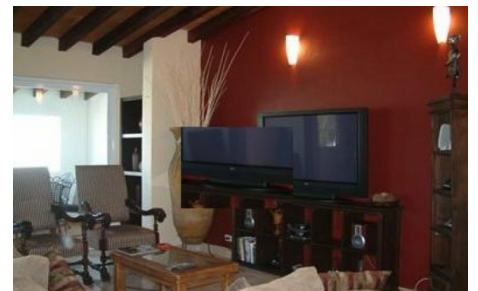

Appliances & Amenities

Furnished: Yes
View: City, Ocean, Pool, Mountain, Street, Garden
Pool: Common
Appliances: Cable, Hood Fan, Range, AC
RoomTypes: Dining, Living
LaundryType: Private
NearbySchool:
SecurityType: Gate

Contacts

Rental Agent: Fiona Jones
Email: fiona@luxurybeach.com
Cell Phone: 322 150 6316

The Residence is not only the most unique vacationhome in the building but in the area. Its location and upscale grandeurput this spectacular home in an unrivaled category all of its own.

The Residence is conveniently located just a block away from LosMuertos Beach and a block and half away from the Iconic Blue ChairsHotel. Within just a few minutes walk you can also find yourself at thecenter of the best dining and nightlife in town. An array of artgalleries, shopping and the famous Malecon (the boardwalk) are alsowithin easy walking distance. For those guests wishing to explorearound and beyond Puerto Vallarta by car, they will be pleased to knowthat this vacation home also offers their guests a convenient cargarage.

The Residence consists of five bedrooms, four and a half bathrooms,washer and dryer room, breakfast room/game room, and a formal diningroom where guests can elegantly celebrate special dinner gatherings.

LUXURY BEACH
FINE BEACH ESTATES

www.luxurybeach.com

Tel + 52 322 221 3581 / 91
Fax + 52 322 221 3580
US/CAN (213) 797 4402

info@luxurybeach.com

Francisco Medina Ascencio # 2485,
Plaza Peninsula Local F-2,
Zona Hotelera Norte, CP/ZIP 48333,
Puerto Vallarta, Jalisco, Mexico.