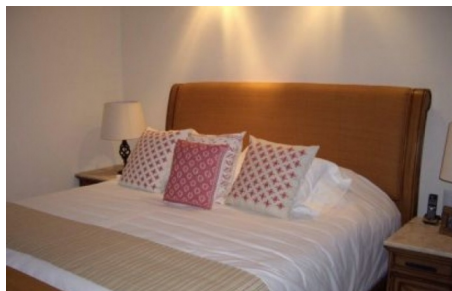

Rental Price

High: \$1,600
Low: \$1,200
Holidays: \$2,100

Bedrooms	3
Sleeps	8
Bathrooms	3
ID	76
Type	Condo
Land	0m2
Construction	0m2

Appliances & Amenities

Furnished: Yes
View: Ocean
Pool: Private
Appliances: Barbeque, Cable, Garbage Disposal, Hood Fan, Dishwasher, Range, AC, Beachfront
RoomTypes: Breakfast Bar, Dining, Center Hall, Living, Service Entrance, Patio
LaundryType: Private
NearbySchool:
SecurityType: Gate

Contacts

Rental Agent: Fiona Jones
Email: fiona@luxurybeach.com
Cell Phone: 322 150 6316

Over 3,600 square foot living space. Furnished by the designer who decorated the Four Seasons Hotel at Punta Mita. Includes 3 bedrooms (2 with King size beds and 1 with two Queen size beds) plus a maid's quarters and bunk beds. Comfortably sleeps 6-8 adults plus 2 children. Granite and stainless steel gourmet kitchen (Wolf range and SubZero refrigerator) for you to enjoy. Or, a cook is available upon request. Complete concierge is at your fingertips. Located on hole #7 of the world renowned Jack Nicklaus-designed Four Seasons golf course which was voted #1 resort golf club by Conde Nast Magazine. Surfing is excellent and there is a private entrance from the gated community to surf spots inaccessible except to residents. Tennis facility, beach club, restaurants, water sports, etc. Wireless high-speed Internet, Vonage phone system so it's a local call anywhere in the US, Plasma TV with DVD, and US stations. Washer and dryer, and everything you will need to have the vacation of your life.