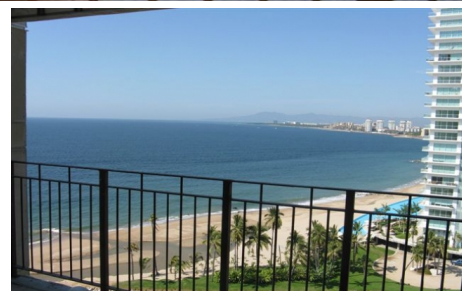

Grand Venetian 2-1101 --Puerto Vallarta Rental

Located on the 11th floor of Tower 2000 at the Grand Venetian, this large, luxurious corner unit has a

Sale Price

Rental Price

High: \$450

Low: \$300

Holidays: \$550

LaundryType: Private

NearbySchool:

SecurityType: Gate

Contacts

Rental Agent: Fiona Jones

Email: fiona@luxurybeach.com

Cell Phone: 322 150 6316

On your left from the Sierra Madre Mountains as a backdrop for the downtown areas to the blue waters of Banderas Bay right in front of you and to your right a view of the marina, Nuevo Vallarta, and Punta Mita areas and inland mountains. Breathtaking views from all rooms in this condo!!! This condo is tastefully decorated, blending the handcrafted Mexican furniture with contemporary sofas and tables for one's comfort. The TV in the living room is a 50" plasma. The kitchen is fully equipped with a large, double-door refrigerator, 6 burner gas stove, dishwasher, microwave, toaster oven, blender and fully stocked with dishes, glassware and utensils. All bedrooms have a private bath with walk-in shower. Two bedrooms have a king-size bed, and the third bedroom has two double beds. There are black-out window coverings for all three bedrooms, ensuring privacy and a good night's sleep. There are ceiling fans in all bedrooms and living room.