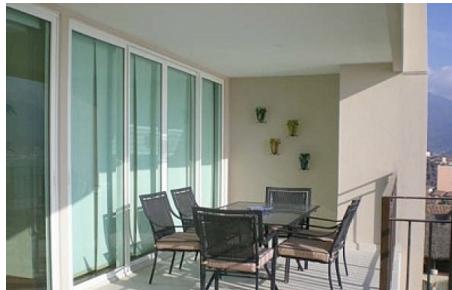

## Appliances & Amenities

Furnished: Yes

View: City, Ocean, Pool, Mountain,  
Beach, Jungle, Panoramic, Street,  
Garden

Pool: Common

Appliances: Cable, Hood Fan,  
Dishwasher, Range, AC, Beachfront,  
Elevator

RoomTypes: Breakfast Bar, Dining,  
Living

LaundryType: Private

NearbySchool:

SecurityType:

This unit features comfortable yet high style design with all the modern conveniences. This 11th floor balcony captures an incredible ocean view, and seen to your left is the curve of the Bay of Banderas which provides spectacular "city lights" view at night. Fireworks can be seen from the balcony several nights most weeks. A second balcony shared by the two rear bedrooms provides an impressive view of the Sierra Madre mountains and city. Guests say the photos do not do the unit justice! The apartment is appointed with cable TVs in all 3 bedrooms plus a 40" flatscreen in the living room. Original artwork and high quality prints decorate the walls. All three walk-in showers are unusually deep and roomy, and two of the bathrooms feature twin sinks.