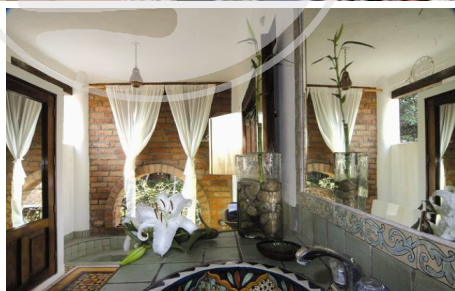

Contacts

Rental Agent: Fiona Jones

Email: fiona@luxurybeach.com

Cell Phone: 322 150 6316

The villa is tucked into a quaint Mexican neighborhood in a beautiful river valley for an even more intimate cultural experience. Located in the famous Gringo Gulch residential area of Old Town Puerto Vallarta, Villa Leonarda is nestled on the banks of the Rio Cuale, a picturesque river that meanders its way through the middle of down town.

A very historic home from the early days of Puerto Vallarta, designed in the traditional hacienda style, with all rooms opening onto a large central courtyard with heated pool and gardens. Kitchen and baths are modernized while retaining the integrity of the original architecture.

Vintage handmade tiles and hardwoods are found throughout.

The decor is artistic and chic, antiques and unique period pieces are mixed with imported furnishings and original paintings by famous artists, all set against large palms and dramatic lighting. The ambience at night is often described as "magical".

LUXURY BEACH
FINE BEACH ESTATES

www.luxurybeach.com

info@luxurybeach.com

Tel + 52 322 221 3581 / 91
Fax + 52 322 221 3580
US/CAN (213) 797 4402

Francisco Medina Ascencio # 2485,
Plaza Peninsula Local F-2,
Zona Hotelera Norte, CP/ZIP 48333,
Puerto Vallarta, Jalisco, Mexico.