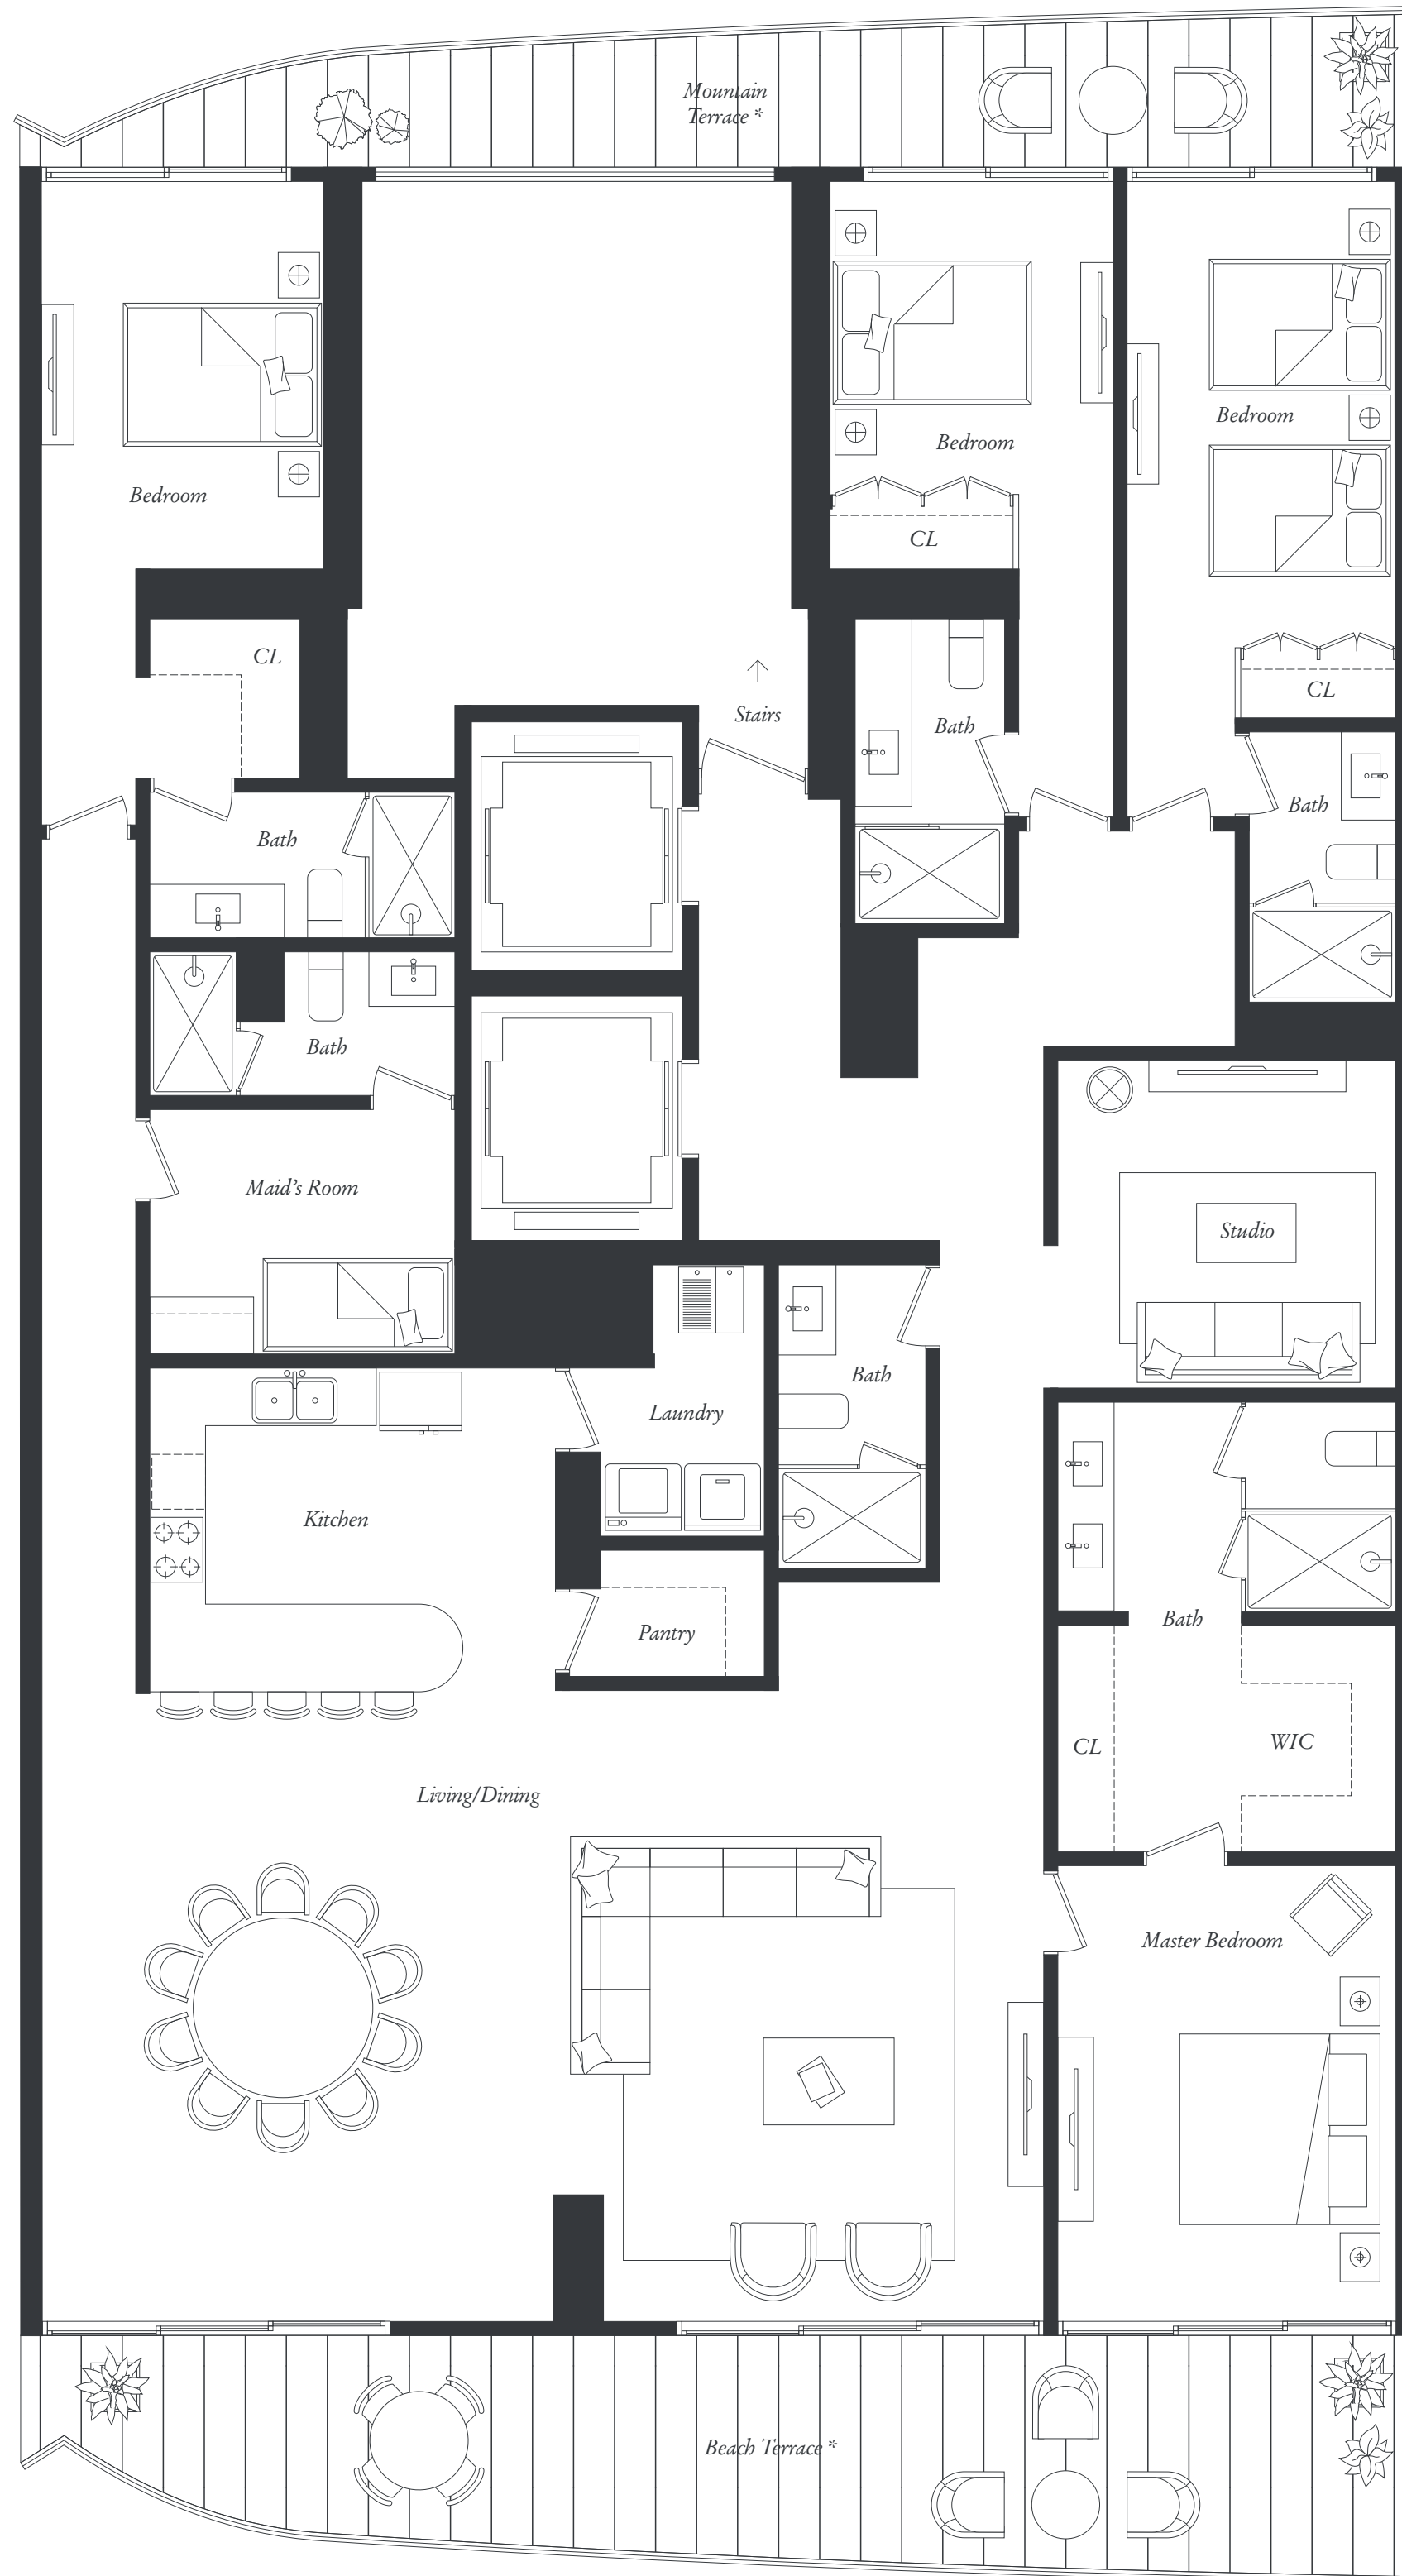

RESIDENCE C

THOMPSON®
PUERTO VALLARTA
HOTEL & RESIDENCES

SPECIFICATIONS ESPECIFICACIONES

4 BEDROOMS / RECÁMARAS
5 BATHROOMS / BAÑOS
SERVICE ROOM / RECAMARA DE SERVICIO
STUDIO / ESTUDIO

AC AREA / INTERIOR
3,208 FT² / 298 M²

TERRACE / BALCÓN
721 FT² / 67 M²

TOTAL AREA / ÁREA TOTAL
3,929 FT² / 365 M²

*TERRACES MAY VARY UNIT BY UNIT AND BY FLOOR