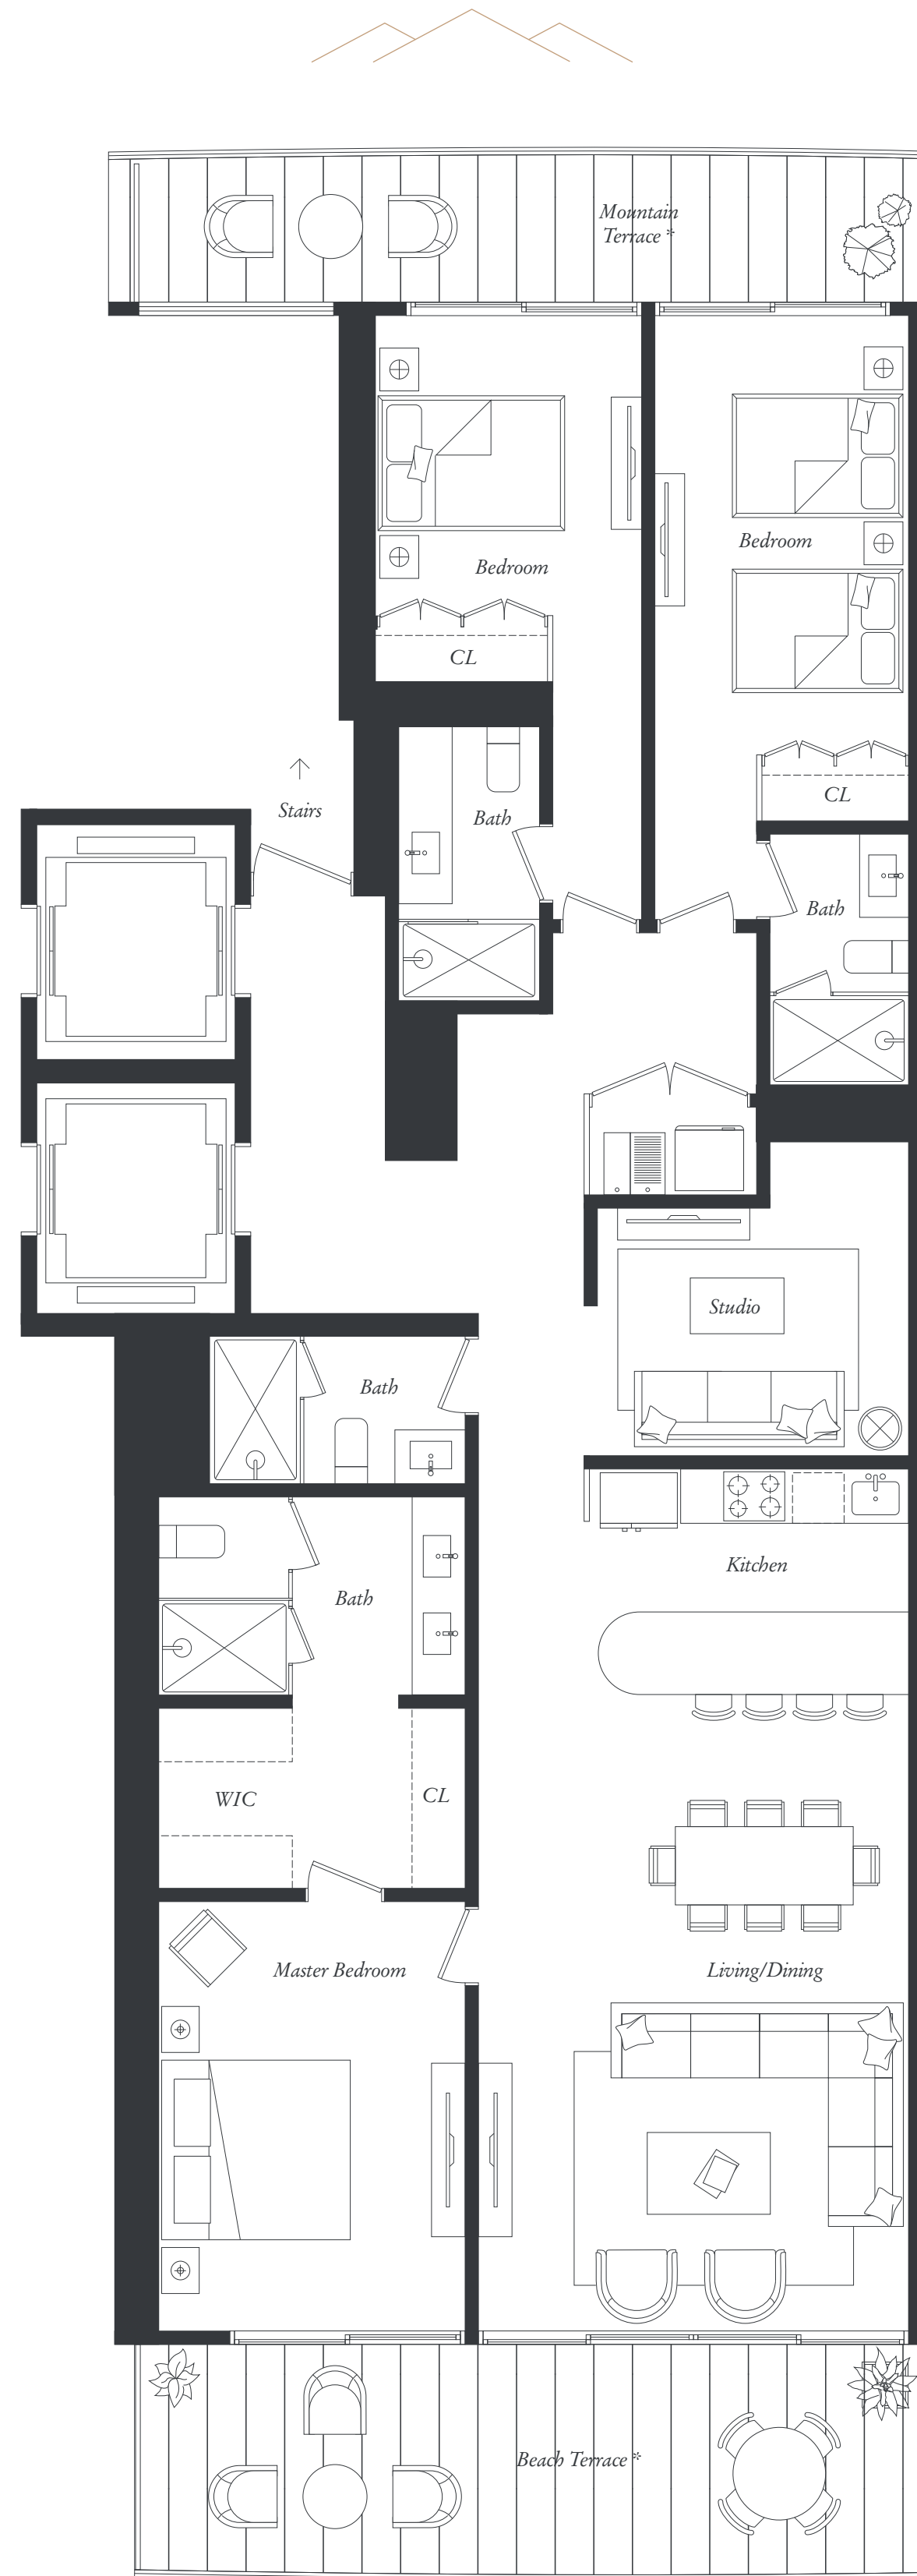

RESIDENCE A1

SPECIFICATIONS ESPECIFICACIONES

3 BEDROOMS / RECÁMARAS
4 BATHROOMS / BAÑOS
STUDIO / ESTUDIO

AC AREA / INTERIOR
1,927 FT² / 179 M²

TERRACE / BALCÓN
388 FT² / 36 M²

TOTAL AREA / ÁREA TOTAL
2,314 FT² / 215 M²

THOMPSON®
PUERTO VALLARTA
HOTEL & RESIDENCES

*TERRACES MAY VARY UNIT BY UNIT AND BY FLOOR

RESIDENCE A2

SPECIFICATIONS ESPECIFICACIONES

3 BEDROOMS / RECÁMARAS
4 BATHROOMS / BAÑOS
STUDIO / ESTUDIO

AC AREA / INTERIOR
1,927 FT² / 179 M²

TERRACE / BALCÓN
388 FT² / 36 M²

TOTAL AREA / ÁREA TOTAL
2,314 FT² / 215 M²

THOMPSON®
PUERTO VALLARTA
HOTEL & RESIDENCES

*TERRACES MAY VARY UNIT BY UNIT AND BY FLOOR

RESIDENCE B

SPECIFICATIONS ESPECIFICACIONES

4 BEDROOMS / RECÁMARAS
4 BATHROOMS / BAÑOS

AC AREA / INTERIOR
2,282 FT² / 212 M²

TERRACE / BALCÓN
721 FT² / 67 M²

TOTAL AREA / ÁREA TOTAL
3,003 FT² / 279 M²

THOMPSON®
PUERTO VALLARTA
HOTEL & RESIDENCES

*TERRACES MAY VARY UNIT BY UNIT AND BY FLOOR